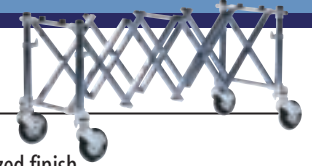

\$12.00 dz

FLAG COVER

- sold by the dozen

\$38.00 dz

FERNO® MODEL 87 CHURCH TRUCKS

- easy to clean, strong, rectangular, aluminum tube with a protective, anodized finish
- six-inch, rubber wheels roll easily over carpet, sills and other obstacles quietly
- finishes available: bronze, gold, blue-gray, silver, and black
- max load - 1000 lbs; locks in 4 positions